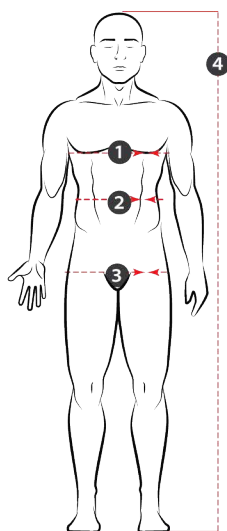

## S21 PERFORMANCE TALL SKATE SOCK - BLK 1059308

<b>Level</b>	Performance
<b>Size</b>	Unisex [XS, S, M, L, XL]
<b>Fit</b>	Tall height with light compression
<b>Fabric Content</b>	65% Coolmax® Polyester / 30% Nylon / 3% Polyester / 2% Lycra® Spandex
<b>Features</b>	Sanitized® technology prevents odor causing bacteria growth Unique Y-seam construction at toe area to improve fit and eliminate bunching inside the toe box Lightweight and breathable to provide a light feel in any skate Arch support

## S21 PERFORMANCE LOW SKATE SOCK - BLK 1059309

<b>Level</b>	Performance
<b>Size</b>	Unisex [XS, S, M, L, XL]
<b>Fit</b>	Low height with light compression
<b>Fabric Content</b>	56% Coolmax® Polyester / 36% Nylon / 6% Polyester / 2% Lycra® Spandex
<b>Features</b>	Sanitized® technology prevents odor causing bacteria growth Unique Y-seam construction at toe area to improve fit and eliminate bunching inside the toe box Lightweight and breathable to provide a light feel in any skate Arch support

YOUTH		XXS		XS		S		M		L		XL	
AGE	YEARS	4		5-6		7-8		10-12		14-16		18	
① CHEST	in	22	23	24	26	26	29	29	32	32	34.5	34.5	35.5
	cm	56	58	61	66	66	74	74	81	81	88	88	90
② WAIST	in	21	22	22.5	23.5	23.5	24.5	24.5	25.5	25.5	27.5	27.5	29.5
	cm	53	56	57	60	60	62	62	65	65	70	70	75
③ SEAT	in	23	24	24.5	25.5	26.5	28.5	28.5	30.5	30.5	33.5	33.5	35.5
	cm	58	61	62	65	67	72	72	78	78	85	85	90
④ HEIGHT	ft	3'3"-3'8"		3'9"-4'2"		4'2"-4'7"		4'7"-4'11"		4'11"-5'4"		5'4"-5'6"	
	cm	99 112		114 127		127 140		140 150		150 163		163 168	
JOCK CUP		PEEWEE GREEN		YOUTH BLUE		YOUTH BLUE		YOUTH BLUE		TEEN-RED		TEEN-RED	
PELVIC PROTECTOR		YOUTH INSERT		YOUTH INSERT		YOUTH INSERT		YOUTH INSERT		YOUTH INSERT		YOUTH INSERT	