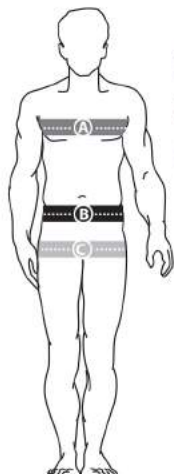

BAUER Lifestyle/Training Sock Size Chart

BAUER Sock Size	XS	S	M	L	XL
Shoe Size (US)	11 - 1.5 YTH	3 - 6 W's 2 - 4.5 YTH	5 - 8.5 M's 6.5 - 9.5 W's	9 - 12 M's 10 - 13 W's	12.5 - 15 M's
Unisex Shoe Size (EU)	29 - 33	34 - 36	37 - 42	43 - 46	47 - 49
Unisex Shoe Size (UK)	10.5 - 12.5	1 - 3.5	4 - 7	8 - 11.5	12 - 14

How to Measure For a Good Fit

- **A** CHEST
- **B** WAIST
- **C** SEAT

A CHEST

Measure around the fullest part of your chest, keeping the tape firmly under your armpits and around your shoulder blades.

B WAIST

Measure around the natural waist (where your body creases leaning to the left or the right).

C SEAT

Measure around the fullest part of the seat.

- For best results, take measurements over undergarments.
- Hold tape measure firmly, not tightly.
- Keep tape measure parallel to the floor.
- Match your measurements to the above size chart.
  If measurements fall between sizes, go to the next size up.