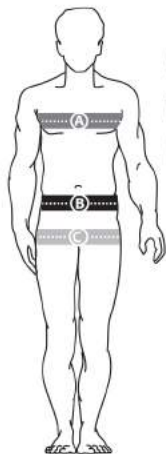

YOUTH	XXS (4)	XS (5-6)	S (7-8)	M (10-12)	L (14-16)	XL (18)
Chest	22"-23" 56cm-58cm	24"-26" 61cm-66cm	26"-29" 66cm-74cm	29"-32" 74cm-81cm	32"-34.5" 81cm-88cm	34.5"-35.5" 88cm-90cm
Waist	21"-22" 53cm-56cm	22.5"-23.5" 57cm-60cm	23.5"-24.5" 60cm-62cm	24.5"-25.5" 62cm-65cm	25.5"-27.5" 65cm-70cm	27.5"-29.5" 70cm-75cm
Seat	23"-24" 58cm-61cm	24.5"-25.5" 62cm-67cm	26.5"-28.5" 67cm-72cm	28.5"-30.5" 72cm-78cm	30.5"-33.5" 78cm-85cm	33.5"-35.5" 85cm-90cm
Height	3' 3"-3' 8" 99cm-112cm	3' 9"-4' 2" 114cm-127cm	4' 2"-4' 7" 127cm-140cm	4' 7"-4' 11" 140cm-150cm	4' 11"-5' 4" 150cm-163cm	5' 4"-5' 6" 163cm-168cm
Protective Cup (boys)	PeeWee Green	Youth Blue	Youth Blue	Youth Blue	Teen Red	Teen Red
Protective Insert (girls)	Youth Insert	Youth Insert	Youth Insert	Youth Insert	Youth Insert	Youth Insert

BAUER Skate Sock Size Chart

(Based on skate size)

BAUER Sock Size	XS	S	M	L	XL
BAUER Skate Size	10 YTH to 1.5 JR	2 JR to 4.5 JR	5 JR to 7 SR	7.5 SR to 10 SR	10.5 SR to 13 SR

How to Measure for a Good Fit

- **A** CHEST
- **B** WAIST
- **C** SEAT

A CHEST

Measure around the fullest part of your chest, keeping the tape firmly under your armpits and around your shoulder blades.

B WAIST

Measure around the natural waist (where your body creases leaning to the left or the right).

C SEAT

Measure around the fullest part of the seat.

- For best results, take measurements over undergarments.
- Hold tape measure firmly, not tightly.
- Keep tape measure parallel to the floor.
- Match your measurements to the above size chart. If measurements fall between sizes, go to the next size up.