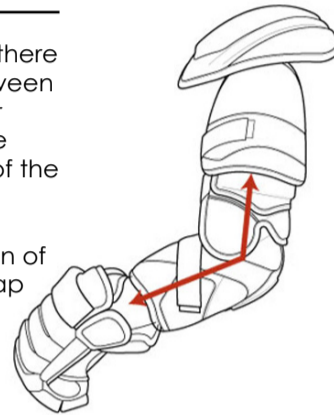

PROTECTIVE GEAR SIZING CHART

SHOULDER PADS

The chest measurement should be taken from just below the armpits.

Match the player's chest size to the shoulder pad that corresponds.

Shoulder pad should fit snugly with the tips of the shoulders properly positioned under the shoulder caps.

ELBOW PADS

When fastened securely, there should not be a gap between the elbow pad and either the bicep extension of the shoulder pad or the cuff of the glove.

Ideally the bicep extension of the shoulder should overlap the elbow pad.

SHIN GUARDS

Measure from the centre of the kneecap to the top of the skate boot.

Match the player's shin measurement to the size of the shin guard.

Hockey pant should overlap the top portion of the kneecap.