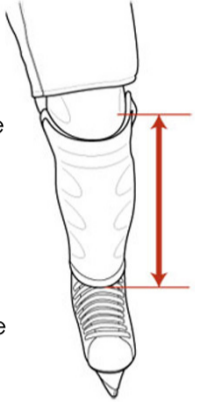

PROTECTIVE GEAR SIZING CHART

SHOULDER PADS

The chest measurement should be taken from just below the armpits.

Match the player's chest size to the shoulder pad that corresponds.

Shoulder pad should fit snugly with the tips of the shoulders properly positioned under the shoulder caps.

ELBOW PADS

When fastened securely, there should not be a gap between the elbow pad and either the bicep extension of the shoulder pad or the cuff of the glove.

Ideally the bicep extension of the shoulder should overlap the elbow pad.

SHIN GUARDS

Measure from the centre of the kneecap to the top of the skate boot.

Match the player's shin measurement to the size of the shin guard.

Hockey pant should overlap the top portion of the kneecap.

SHOULDER PADS

BAUER	YOUTH						JUNIOR						SENIOR											
Size	XS		S		M		L		S		M		L		S		M		L		XL		XXL	
Age (years)	3	6	4	7	5	8	6	9	8	11	9	12	11	14	14	+	14	+	15	+	15	+	15	+
Height (cm)	91	116	98	124	109	132	114	140	130	142	140	152	150	163	165	175	170	180	175	185	180	190	185	198
Weight (kg)	16	20	18	27	20	29	23	32	27	41	32	45	36	50	54	73	64	82	73	91	82	100	91	+
Chest (cm)	53	64	56	66	58	69	61	71	66	76	71	81	76	86	91	102	97	107	102	112	107	117	112	+