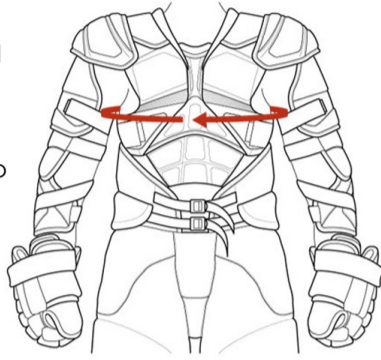

PROTECTIVE GEAR SIZING CHART

SHOULDER PADS

The chest measurement should be taken from just below the armpits.

Match the player's chest size to the shoulder pad that corresponds.

Shoulder pad should fit snugly with the tips of the shoulders properly positioned under the shoulder caps.

ELBOW PADS

When fastened securely, there should not be a gap between the elbow pad and either the bicep extension of the shoulder pad or the cuff of the glove.

Ideally the bicep extension of the shoulder should overlap the elbow pad.

SHIN GUARDS

Measure from the centre of the kneecap to the top of the skate boot.

Match the player's shin measurement to the size of the shin guard.

Hockey pant should overlap the top portion of the kneecap.